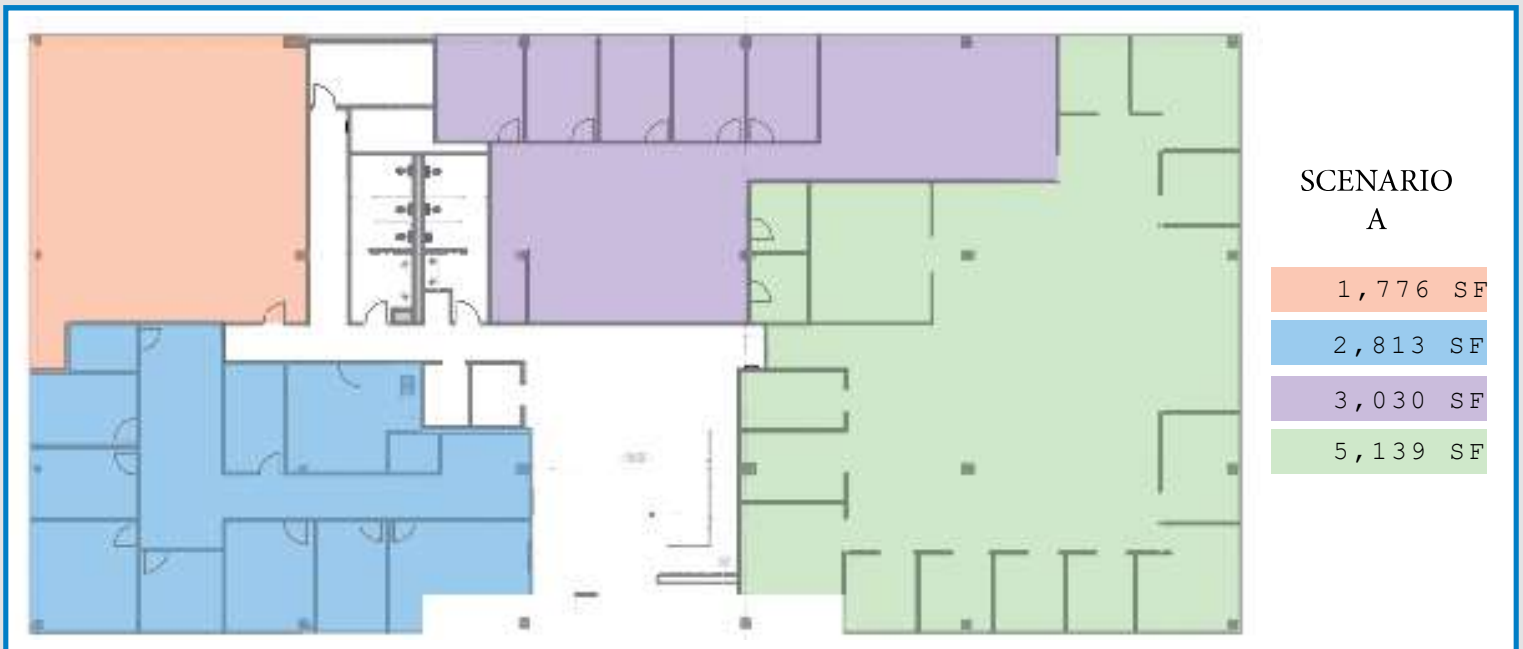

FIRST FLOOR MULTI-TENANT LAYOUT SCENARIOS