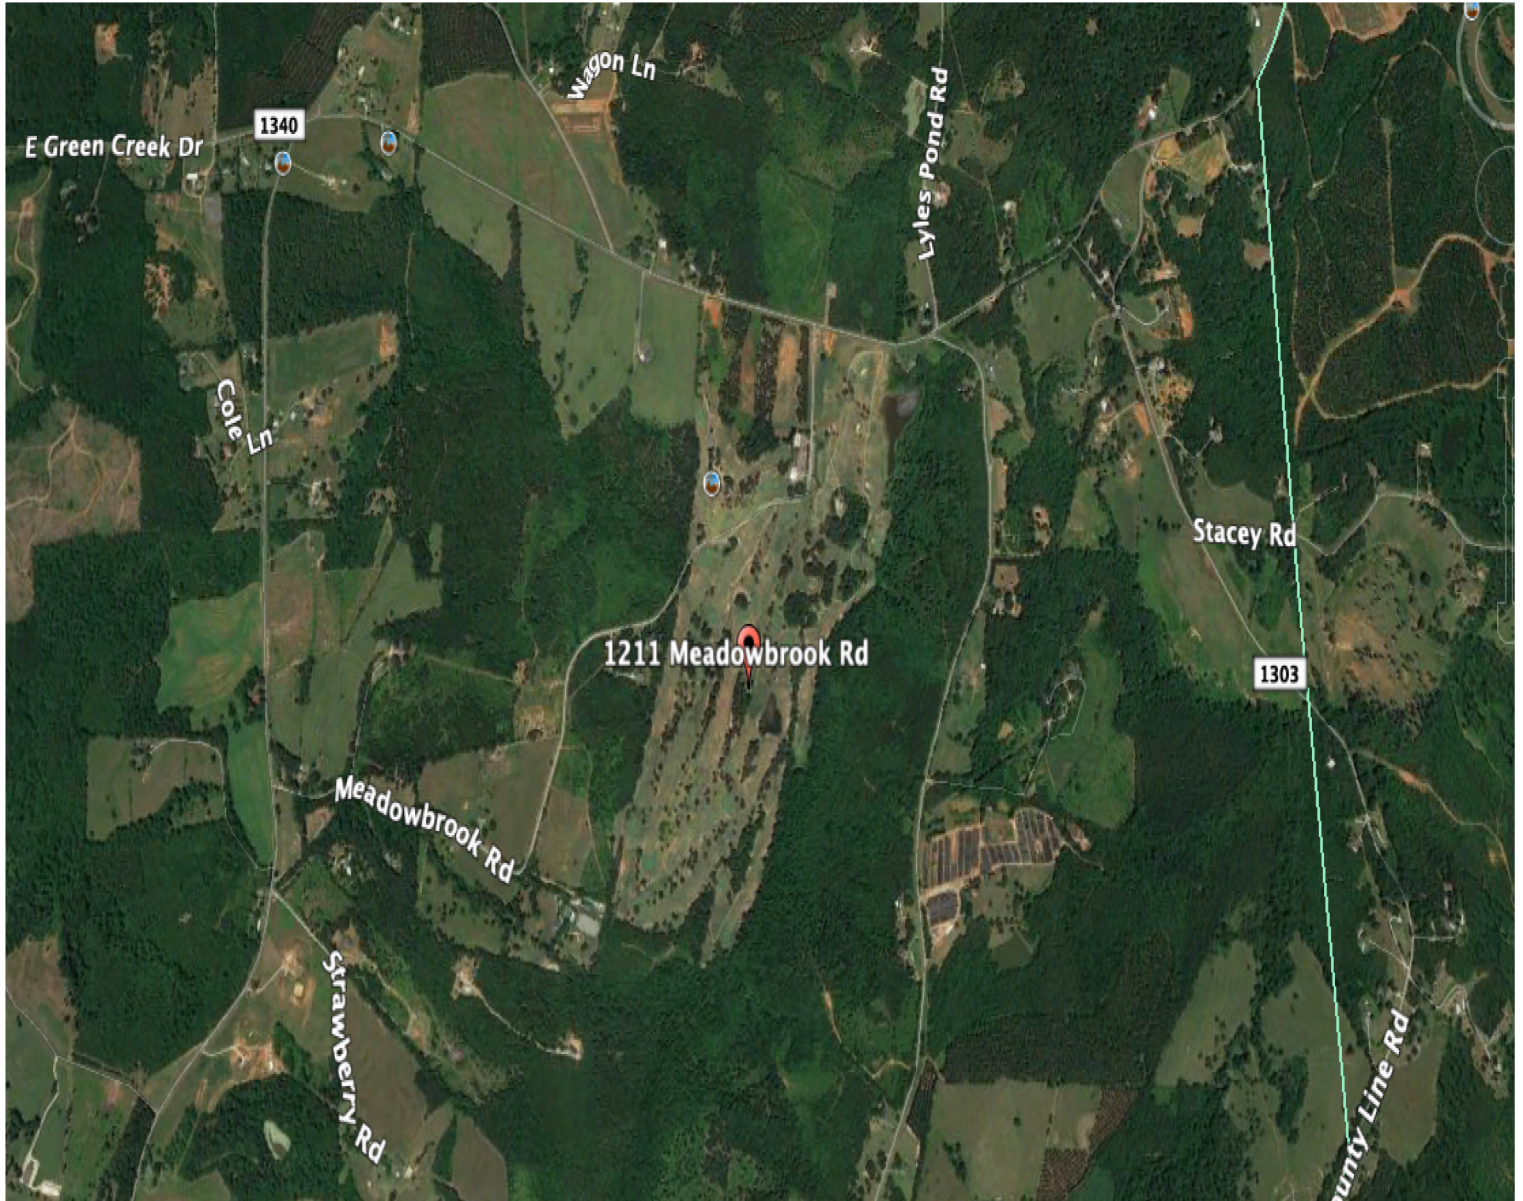

AERIAL MAP

For more info, please contact:

Janice M. Dixon, CCIM

Direct 910-916-5771

jdixon@ccim.net

Synergy Commercial Properties, LLC

281 W. Pennsylvania Avenue

Southern Pines, NC 28387

T910-295-1801 | F877-255-7990

synergy-commercial.com