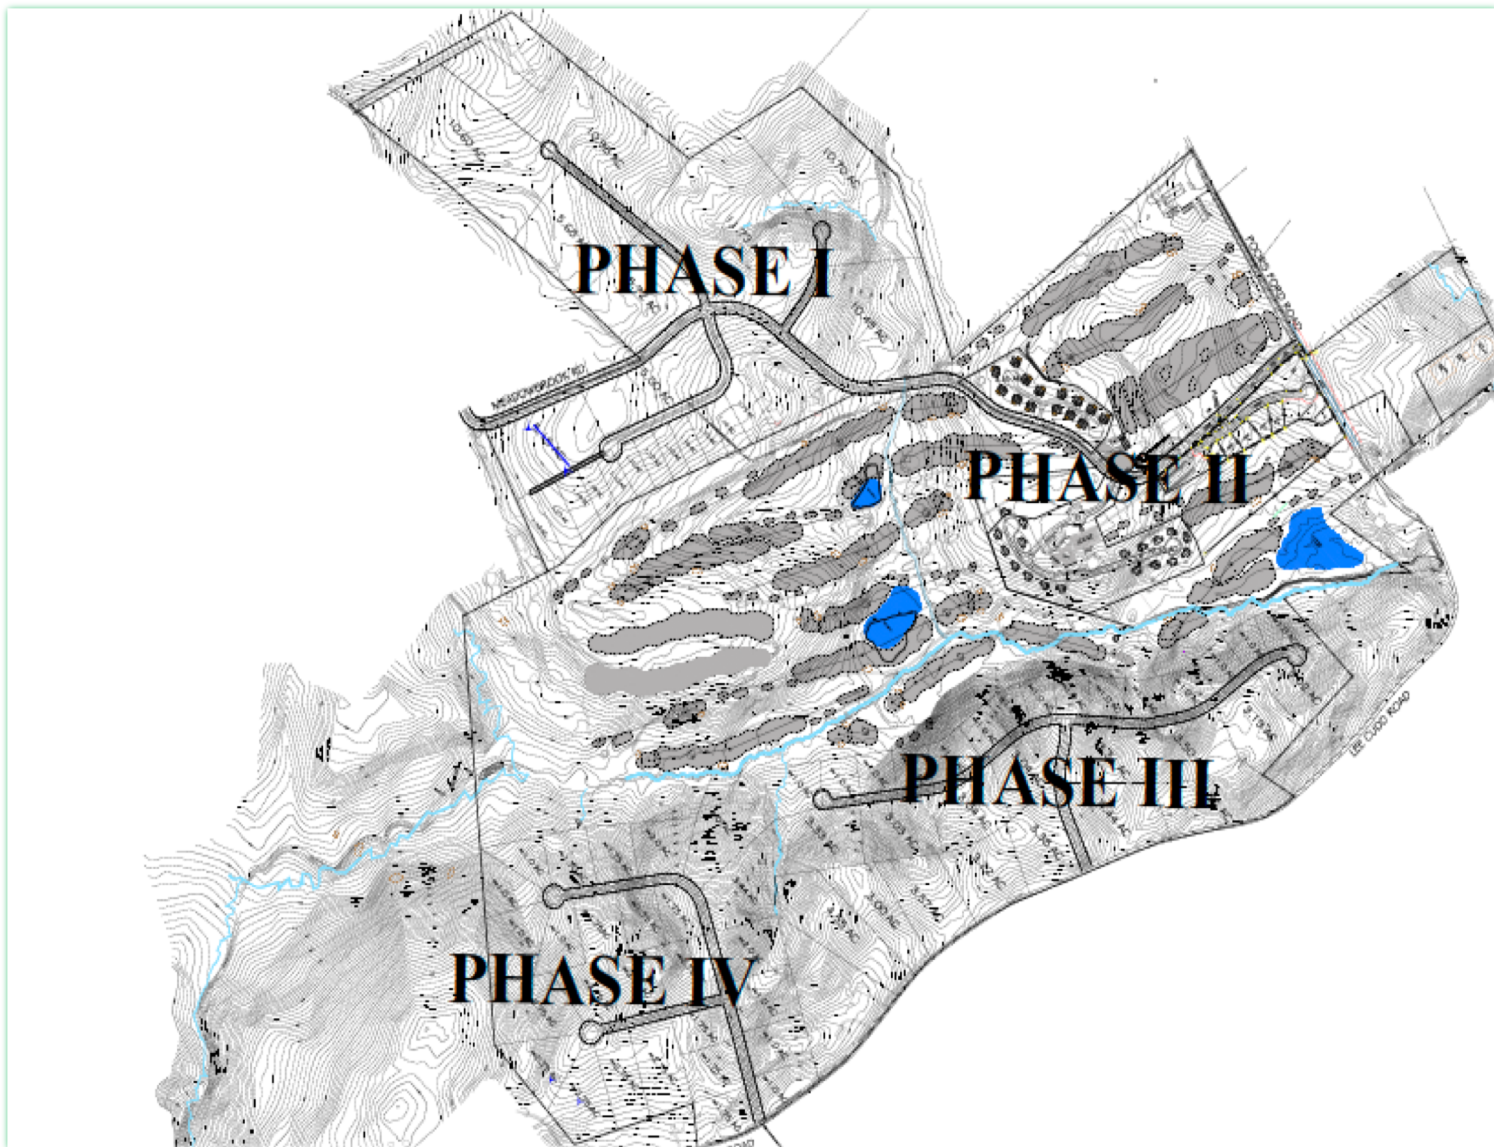

Meadowbrook Golf

For more info, please contact:

Janice M. Dixon, CCIM
Direct 910-916-5771
jdixon@ccim.net

Synergy Commercial Properties, LLC
281 W. Pennsylvania Avenue
Southern Pines, NC 28387
T910-295-1801 | F877-255-7990
synergy-commercial.com